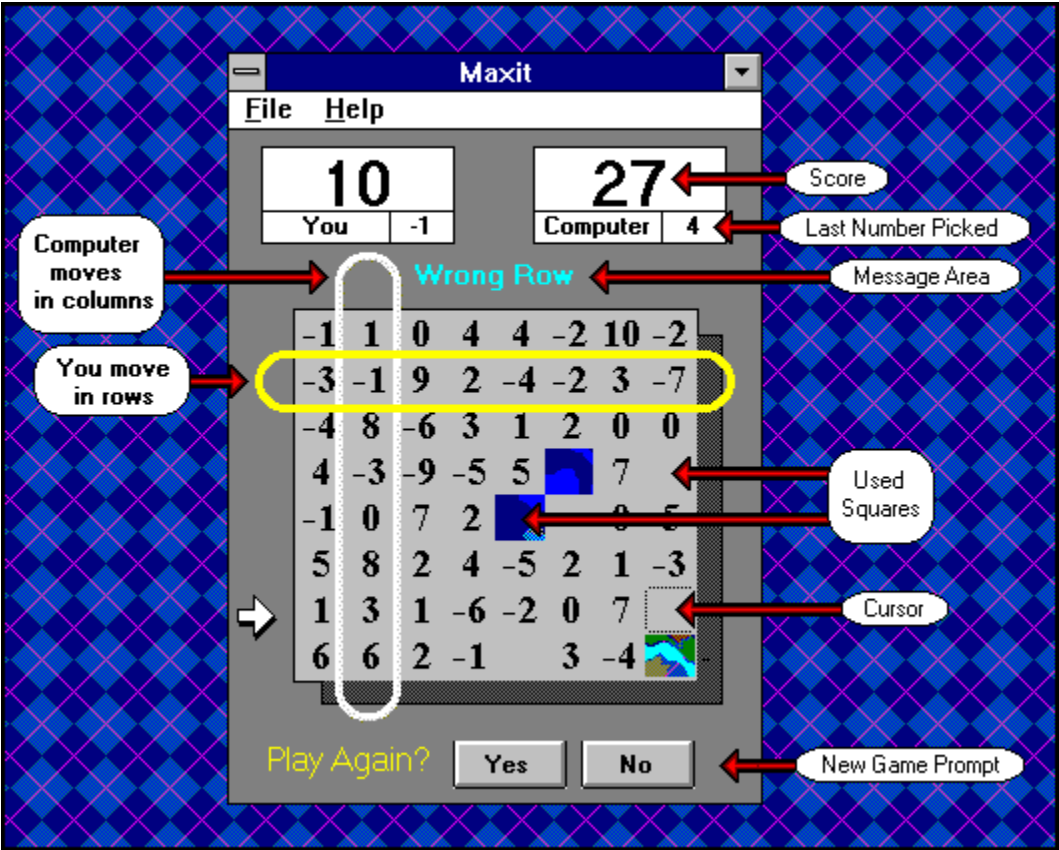

Contents

[How To Play](#)

[The Screen](#)

[Register](#)

How To Play

Choose numbers from rows.

An arrow to the left of the grid shows the current row.

You must choose a number that is in the current row.

To win, score more points than the computer.

The game is over when it is the computer's turn and there are no more numbers in the column. The background picture will be fully displayed only if you win the game (by getting the highest score.)

The shareware version has a nag dialog before every game and only five game backgrounds (Egypt, Niagra Falls, Tiger, Space Shuttle and a female model.) Registered versions (\$15.95) come with 15 new backgrounds and no nag dialogs.

To play a game using a picture of the female model featured in the adult game: double-click the MAXIT icon on the dialog box that appears before every game.

[The Screen](#)

[Register](#)

The Screen

[How To Play](#)